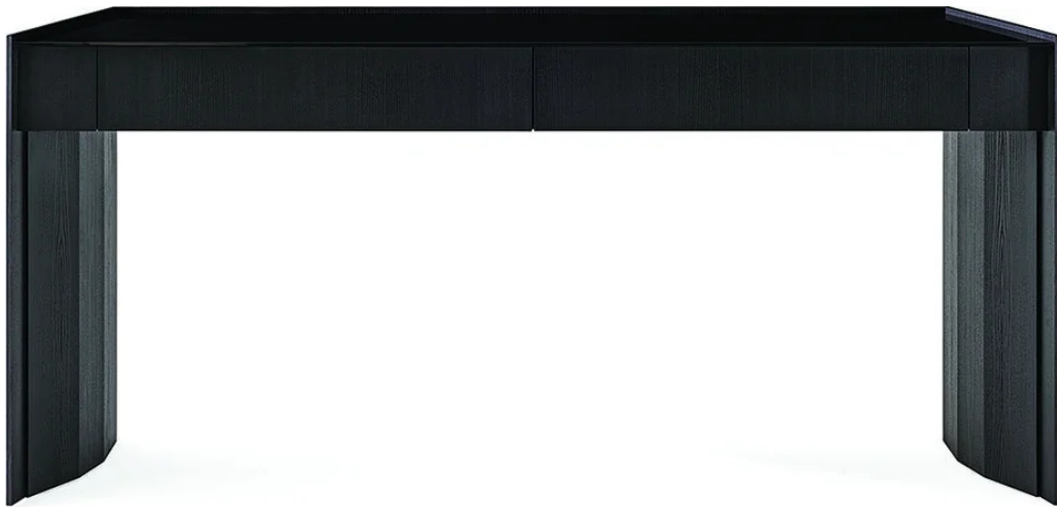

# Athus Console

---

Oscar e Gabriele Buratti  
2013

Console in black open pore stained ash. 6mm bright black painted tempered glass top. Also available painted with the exclusive brushed "Cashmere" finish in the gold grey or anthracite colours. Total pull-out drawers with suede sand 006 bottom.

## Cm (L x P x H)

150 x 46 x 80

180 x 46 x 80

## Inches (L x P x H)

59¼ x 18¼ x 31½

71 x 18¼ x 31½